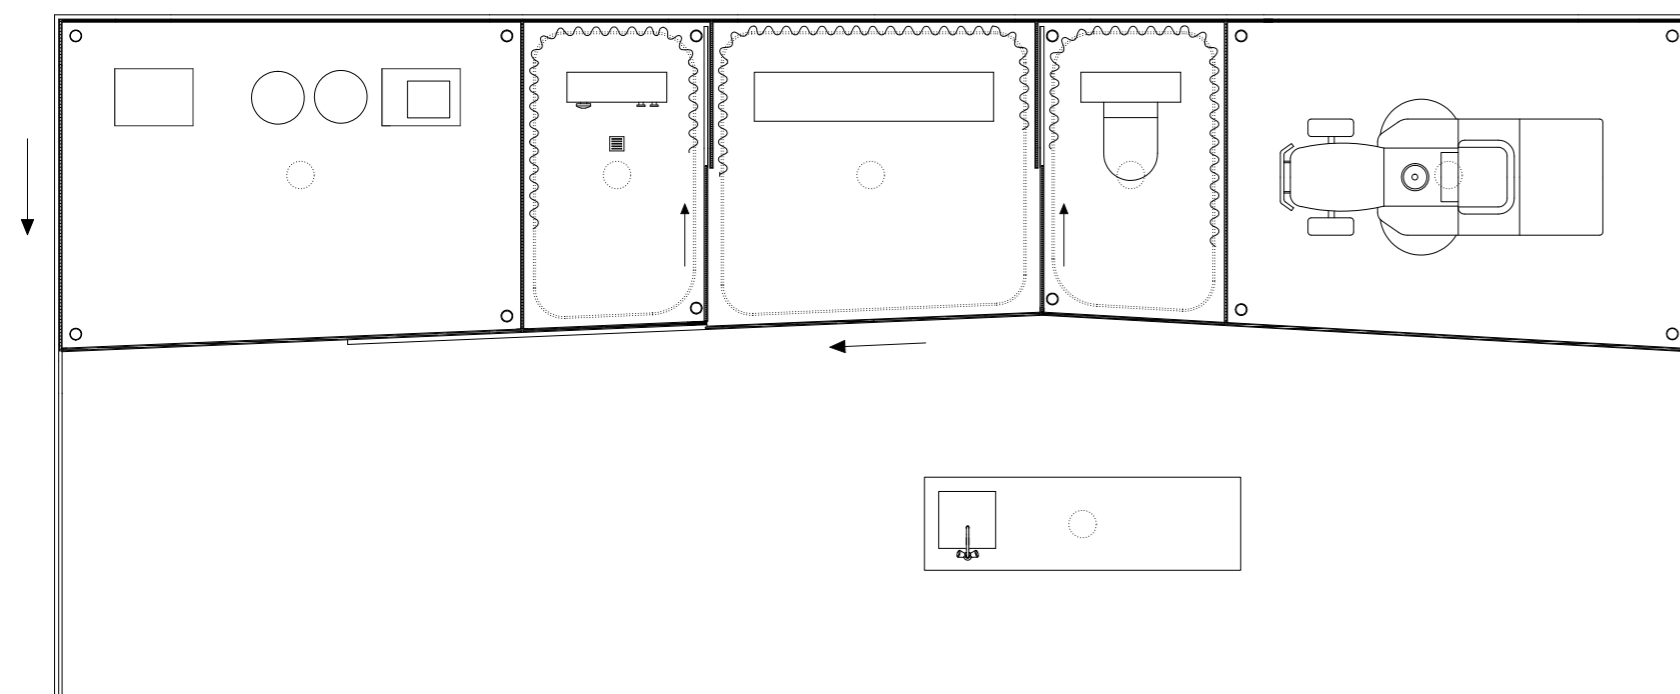

Chris van Uffelen

extreme MINIMALISM

Architecture

BRAUN

POOL HOUSE

A pool house does not only have to be functional, it can also be elegant.

Architects | Baumhauer
 Project address | Munich, Germany
 Gross floor area | 25 m²
 Main materials | glass
 Completion | 2010

This pavilion combines space for the lawnmower, pool equipment, storage space, shower, WC, changing facilities and a bar. The pavilion can be opened out by means of three large sliding doors. The equipment is stored behind the glass façade, the lines and edges of which dissolve into white dots and which reflects the garden vegetation. In the WC, shower, and changing room areas, curtains are used to flexibly provide as much privacy as desired.